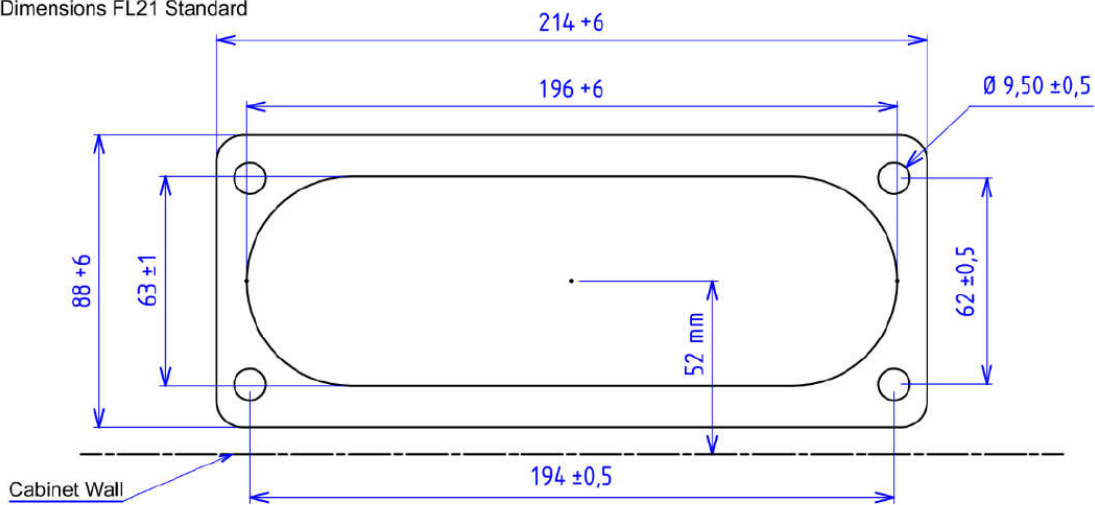

# HTC Series

Code	TPE-SEBS 50 Sha	HTC-0-7035	HTC-3-7035	HTC-16-7035
	TPE-SEBS 50 Sha V-0	HTC-0-V0-7035	HTC-3-V0-7035	HTC-16-V0-7035
Operating temperature		-40°C - +100°C	-40°C - +100°C	-40°C - +100°C
IP class		IP 65	IP 65	IP 65
Color		Grey RAL 7035	Grey RAL 7035	Grey RAL 7035
Number of cables		0	2 pc 24mm - 54mm 1 pc 30mm - 59mm 3 pc 6mm - 14mm	1 pc D-40 mm 15 pc D-20mm
Weight (kg)		0.17	0.229	0.17
Mounting hole size		FL21	FL21	FL21

\*Fixing pins are included

\*All multigates are available in black and white colors

Dimensions FL21 Standard

# HTC Series

Code	TPE-SEBS 50 Sha	HTC-17-7035	HTC-25-7035
	TPE-SEBS 50 Sha V-0	HTC-17-V0-7035	HTC-25-V0-7035
Operating temperature	-40°C - +100°C		-40°C - +100°C
IP class	IP 65		IP 65
Color	Grey RAL 7035		Grey RAL 7035
Number of cables	9 pc 18mm - 30mm or 10mm - 14mm 4 pc 10mm - 15mm 4 pc 5mm - 10mm	1 pc 20mm - 26mm IP65 or 12mm - 15mm IP55 16pc 8mm - 14mm IP65 or 7mm - 10mm IP55 4pc 14mm - 20mm IP65 or 5mm - 10mm IP55 4 pc 5 mm - 7 mm IP65	
Weight (kg)	0.201		0.198
Mounting hole size	FL21		FL21

# HTC Series

Code	TPE-SEBS 50 ShA	HTC-35-7035	HTC-50-7035
	TPE-SEBS 50 Sha V-0	HTC-35-V0-7035	HTC-50-V0-7035
Operating temperature	-40°C - +100°C		-40°C - +100°C
IP class	IP 65		IP 65
Color	Grey RAL 7035		Grey RAL 7035
Number of cables	1 pc 17mm - 32mm 2 pc 12mm - 18mm 16 pc 10mm - 14mm 12 pc 7mm - 12mm 4 pc 6mm - 10mm		49 pc 7mm - 13mm 1 pc 15mm - 25mm
Weight (kg)	0.237		0.201
Mounting hole size	FL21		FL21