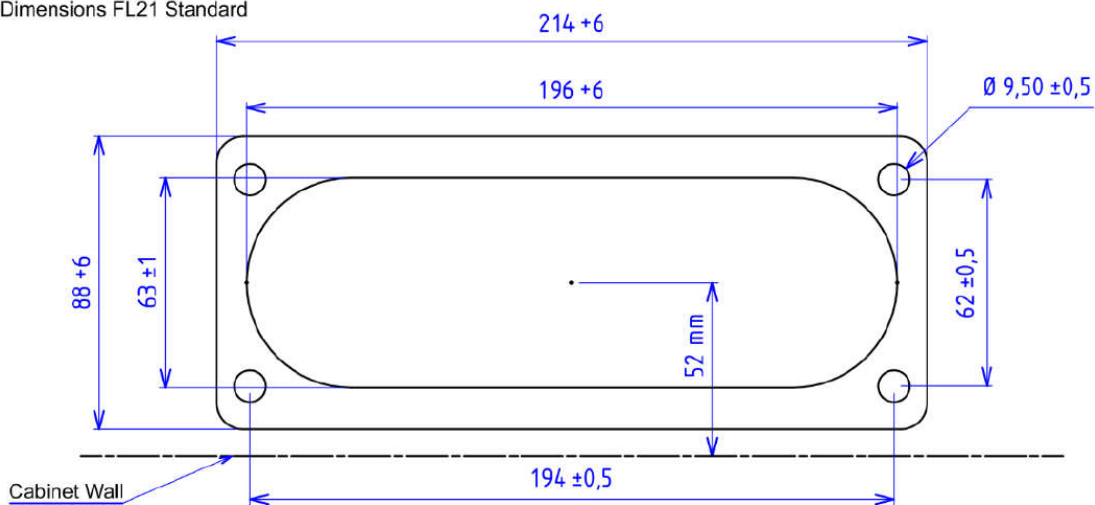

\*Fixing pins are included

\*All multigates are available in black and white colors

Dimensions FL21 Standard

# HTC Series

Code	TPE-SEBS 50 Sha	HTC-17-7035	HTC-25-7035
	TPE-SEBS 50 Sha V-0	HTC-17-V0-7035	HTC-25-V0-7035
Operating temperature	-40°C - +100°C		-40°C - +100°C
IP class	IP 65		IP 65
Color	Grey RAL 7035		Grey RAL 7035
Number of cables	9 pc 18mm - 30mm or 10mm - 14mm 4 pc 10mm - 15mm 4 pc 5mm - 10mm	1 pc 20mm - 26mm IP65 or 12mm - 15mm IP55 16pc 8mm - 14mm IP65 or 7mm - 10mm IP55 4pc 14mm - 20mm IP65 or 5mm - 10mm IP55 4 pc 5 mm - 7 mm IP65	
Weight (kg)	0.201		0.198
Mounting hole size	FL21		FL21

# HTC Series

Code	TPE-SEBS 50 ShA	HTC-35-7035	HTC-50-7035
	TPE-SEBS 50 Sha V-0	HTC-35-V0-7035	HTC-50-V0-7035
Operating temperature	-40°C - +100°C		-40°C - +100°C
IP class	IP 65		IP 65
Color	Grey RAL 7035		Grey RAL 7035
Number of cables	1 pc 17mm - 32mm 2 pc 12mm - 18mm 16 pc 10mm - 14mm 12 pc 7mm - 12mm 4 pc 6mm - 10mm		49 pc 7mm - 13mm 1 pc 15mm - 25mm
Weight (kg)	0.237		0.201
Mounting hole size	FL21		FL21