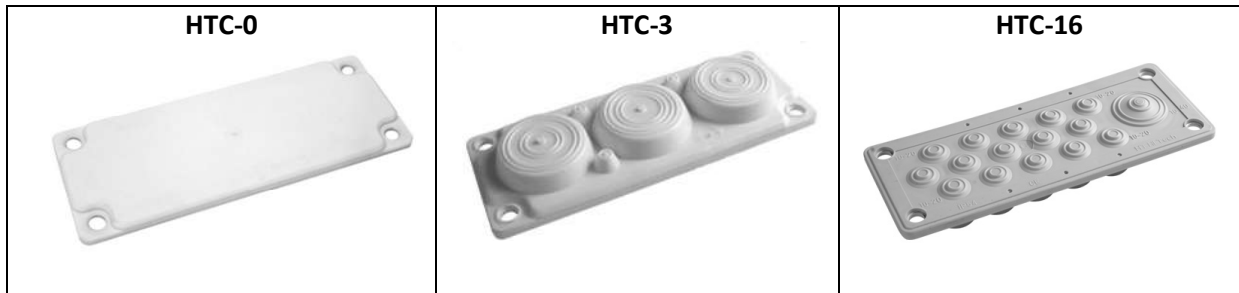

# HTC Series

Code	TPE-SEBS 50 Sha	HTC-0-7035	HTC-3-7035	HTC-16-7035
	TPE-SEBS 50 Sha V-0	HTC-0-V0-7035	HTC-3-V0-7035	HTC-16-V0-7035
Operating temperature		-40°C - +100°C	-40°C - +100°C	-40°C - +100°C
IP class		IP 65	IP 65	IP 65
Color		Grey RAL 7035	Grey RAL 7035	Grey RAL 7035
Number of cables		0	2 pc 24mm - 54mm 1 pc 30mm - 59mm 3 pc 6mm - 14mm	1 pc D-40 mm 15 pc D-20mm
Weight (kg)		0.17	0.229	0.17
Mounting hole size		FL21	FL21	FL21

\*Fixing pins are included

\*All multigates are available in black and white colors

Dimensions FL21 Standard

# HTC Series

Code	TPE-SEBS 50 Sha	HTC-17-7035	HTC-25-7035
	TPE-SEBS 50 Sha V-0	HTC-17-V0-7035	HTC-25-V0-7035
Operating temperature	-40°C - +100°C		-40°C - +100°C
IP class	IP 65		IP 65
Color	Grey RAL 7035		Grey RAL 7035
Number of cables	9 pc 18mm - 30mm or 10mm - 14mm 4 pc 10mm - 15mm 4 pc 5mm - 10mm	1 pc 20mm - 26mm IP65 or 12mm - 15mm IP55 16pc 8mm - 14mm IP65 or 7mm - 10mm IP55 4pc 14mm - 20mm IP65 or 5mm - 10mm IP55 4 pc 5 mm - 7 mm IP65	
Weight (kg)	0.201		0.198
Mounting hole size	FL21		FL21